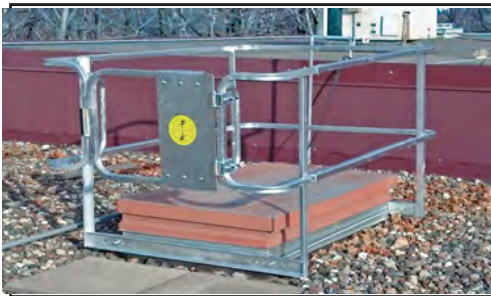

TremSafe Guardrail A.S.

TremSafe Guardrail A.S. is a passive fall protection system designed for safety and fall protection on rooftop applications. It combines a non-penetrating guardrail system with architectural appeal for applications where railing appearance is important.

TremSafe Guardrail S

TremSafe Guardrail S is a non-penetrating, passive fall protection system designed for rooftop safety and fall protection. Available in two standard finishes, safety yellow powder coat and galvanized.

TremSafe Heavy-Duty Warning Lines

TremSafe Heavy-Duty Warning Lines are a cost-effective, permanent visual warning line system for roof edge protection and controlled access zones.

TremSafe Hatch Guard

TremSafe Hatch Guards provide a non-penetrating solution for safe entry and exit through roof access hatches. Each system comes standard with a grab-bar for easier egress and ingress and a TremSafe Self Closing Gate.

TremSafe Rooftop Ladder Access System

The TremSafe Rooftop Ladder Access System protects individuals accessing the roof from the ladder, safely taking them out either 7.5', 10', or 15' from the ladder and roof edge. Available in two standard finishes, safety yellow powder coat and galvanized.